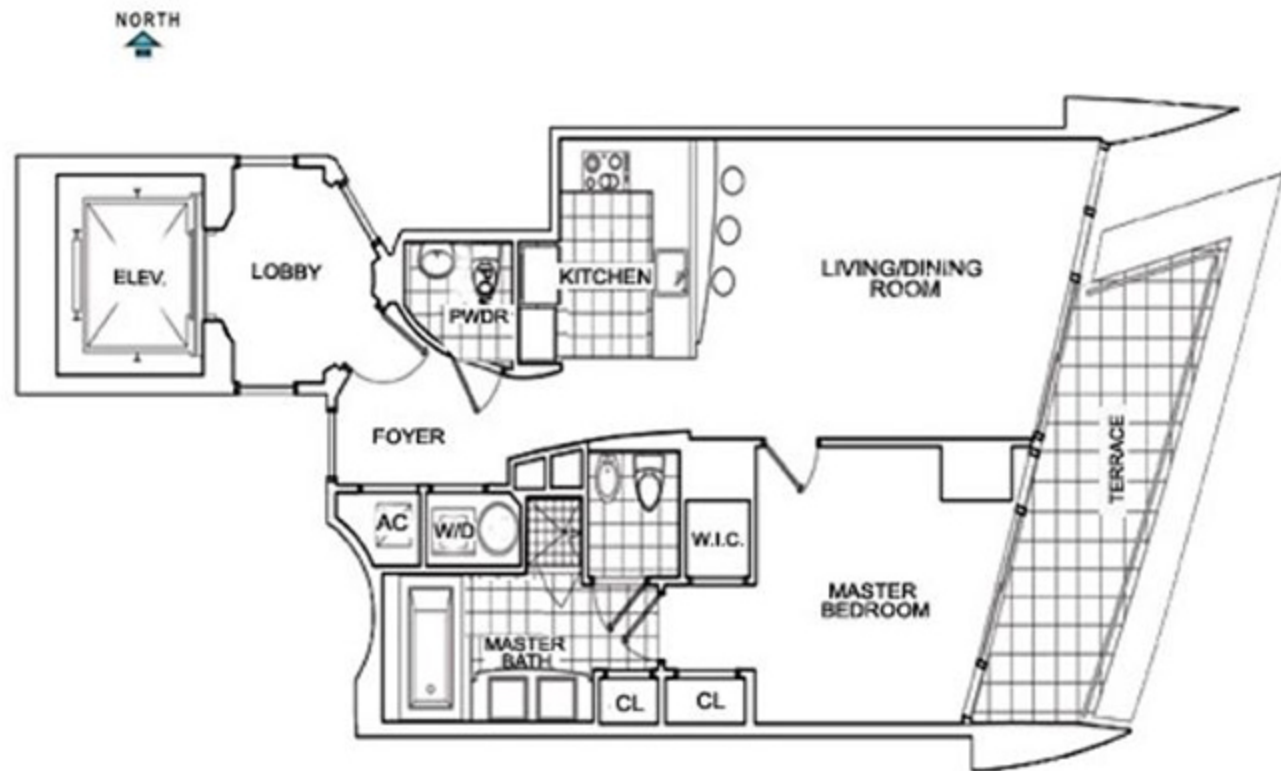

# UNIT A

3 Bedrooms / 3.5 Baths Total Area: 2,630 Sq.Ft.

# UNIT B-1

1 Bedrooms / 1.5 Baths Total Area: 1,085 Sq.Ft.

# UNIT B-2

1 Bedrooms / 2 Baths / DEN Total Area: 1,367 Sq.Ft.

# UNIT D

3 Bedrooms / 3.5 Baths Total Area: 2,436 Sq.Ft.