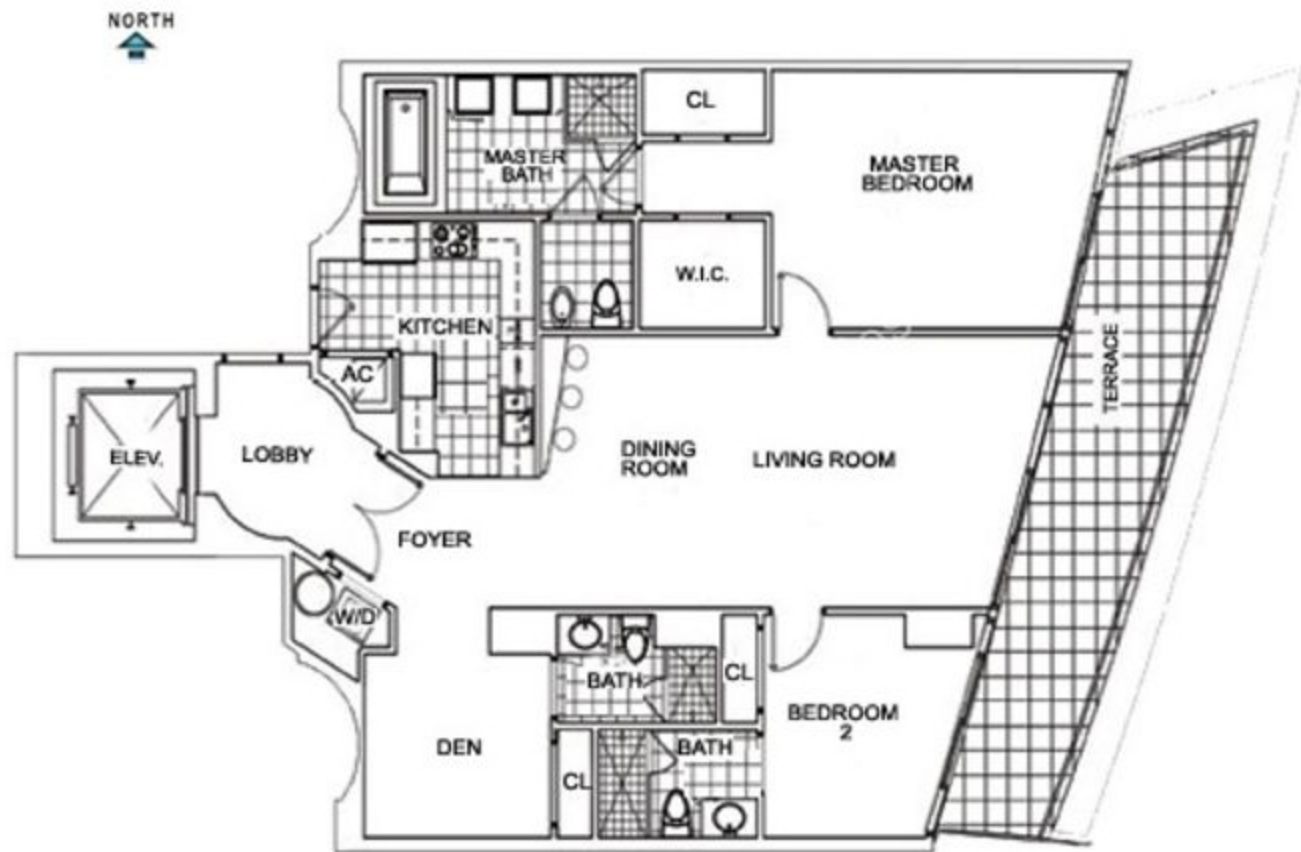

# UNIT A

3 Bedrooms / 3.5 Baths Total Area: 2,630 Sq.Ft.

# UNIT B-1

1 Bedrooms / 1.5 Baths Total Area: 1,085 Sq.Ft.

# UNIT B-2

1 Bedrooms / 2 Baths / DEN Total Area: 1,367 Sq.Ft.

# UNIT C

2 Bedrooms / 3 Baths / DEN Total Area: 1,879 Sq.Ft.