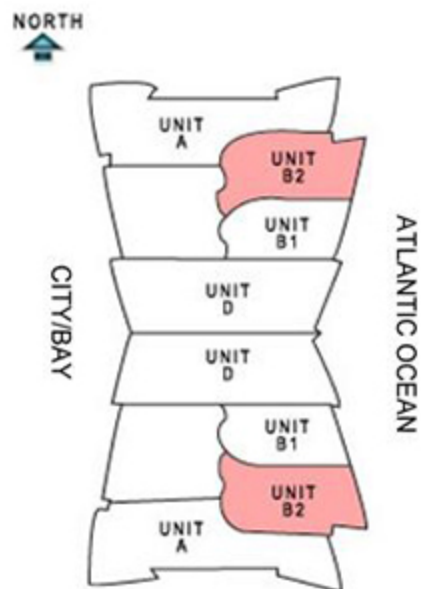

UNIT B-2

1 Bedrooms / 2 Baths / DEN Total Area: 1,367 Sq.Ft.