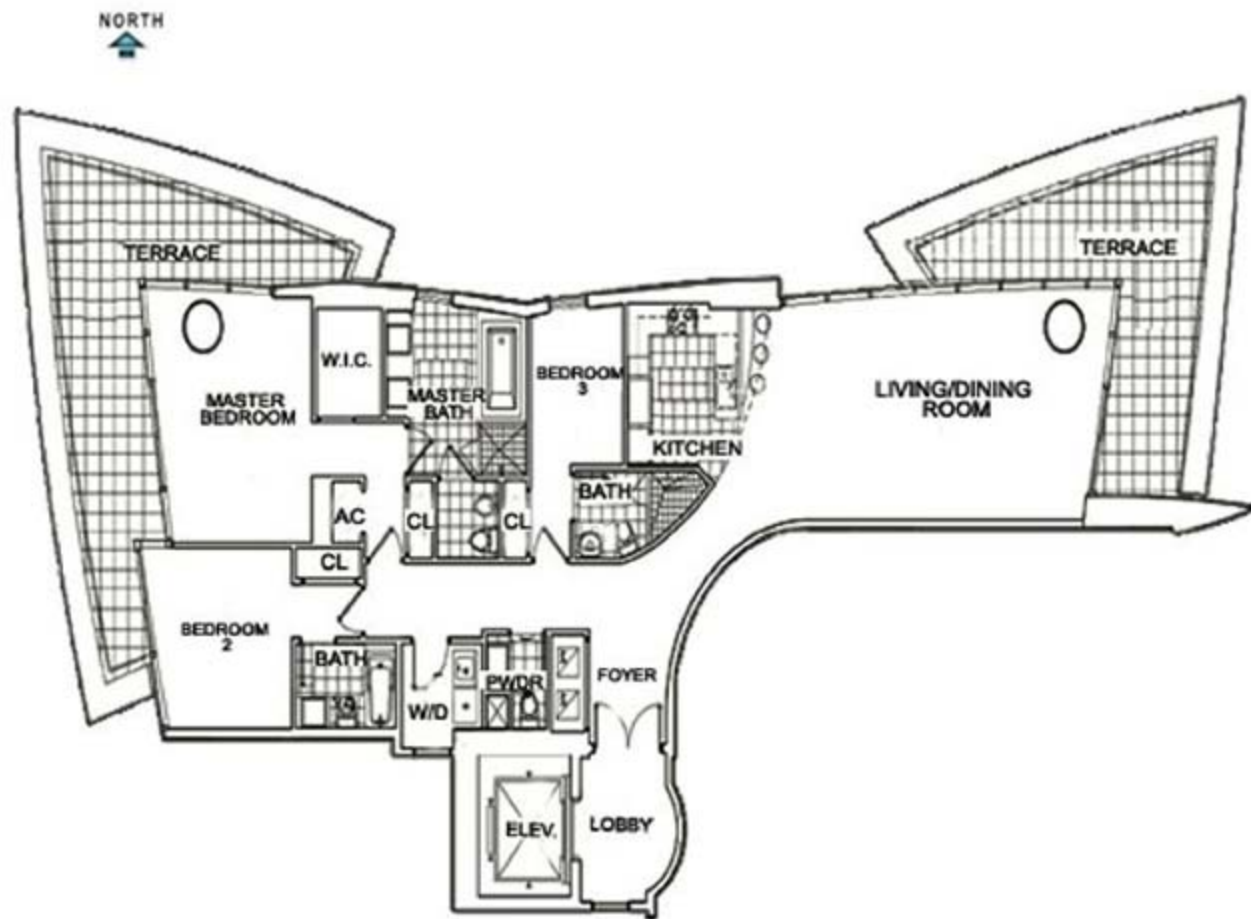

# UNIT A

3 Bedrooms / 3.5 Baths Total Area: 2,630 Sq.Ft.

# UNIT B-1

1 Bedrooms / 1.5 Baths Total Area: 1,085 Sq.Ft.

# UNIT B-2

1 Bedrooms / 2 Baths / DEN Total Area: 1,367 Sq.Ft.

# UNIT D

3 Bedrooms / 3.5 Baths Total Area: 2,436 Sq.Ft.