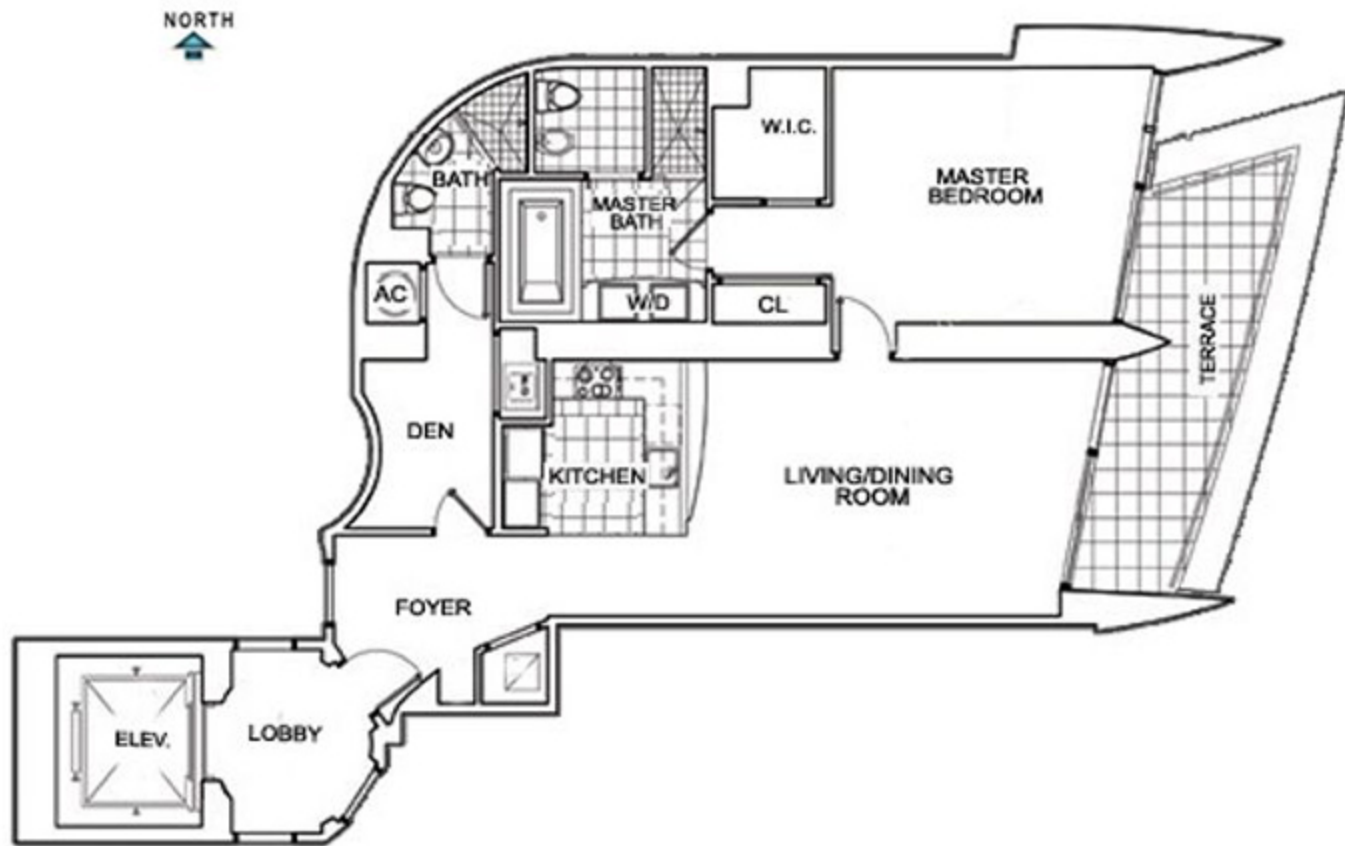

# UNIT A

3 Bedrooms / 3.5 Baths Total Area: 2,630 Sq.Ft.

# UNIT B-1

1 Bedrooms / 1.5 Baths Total Area: 1,085 Sq.Ft.

# UNIT B-2

1 Bedrooms / 2 Baths / DEN Total Area: 1,367 Sq.Ft.

# UNIT D

3 Bedrooms / 3.5 Baths Total Area: 2,436 Sq.Ft.