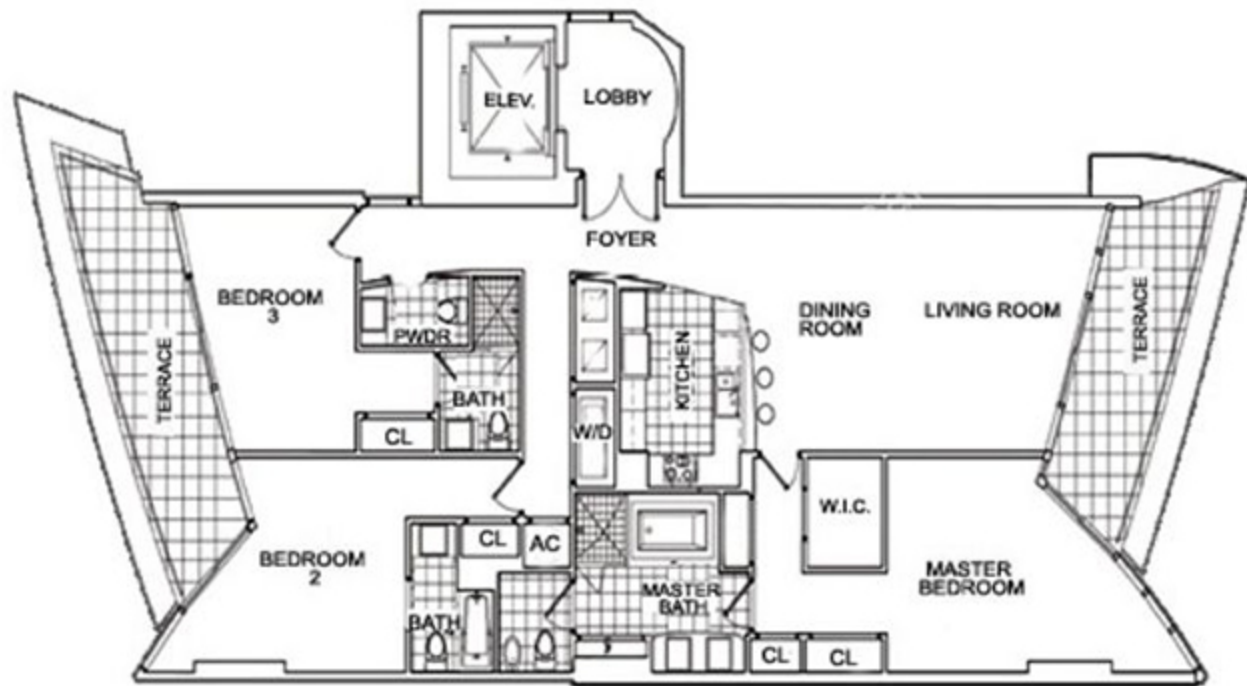

# UNIT B-1

1 Bedrooms / 1.5 Baths Total Area: 1,085 Sq.Ft.

# UNIT B-2

1 Bedrooms / 2 Baths / DEN Total Area: 1,367 Sq.Ft.

# UNIT C

2 Bedrooms / 3 Baths / DEN Total Area: 1,879 Sq.Ft.

# UNIT D

3 Bedrooms / 3.5 Baths Total Area: 2,436 Sq.Ft.