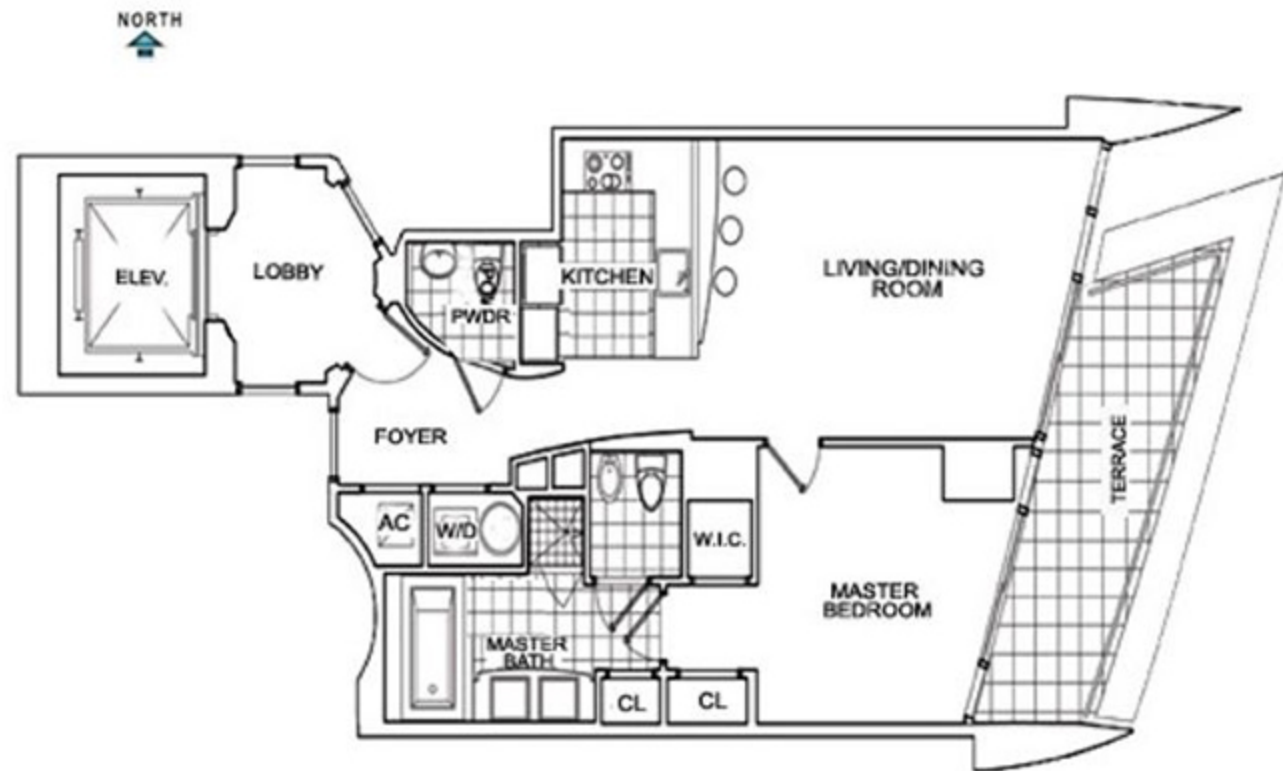

UNIT A

3 Bedrooms / 3.5 Baths Total Area: 2,630 Sq.Ft.

UNIT B-1

1 Bedrooms / 1.5 Baths Total Area: 1,085 Sq.Ft.

UNIT B-2

1 Bedrooms / 2 Baths / DEN Total Area: 1,367 Sq.Ft.

UNIT C

2 Bedrooms / 3 Baths / DEN Total Area: 1,879 Sq.Ft.

UNIT D

3 Bedrooms / 3.5 Baths Total Area: 2,436 Sq.Ft.

UNIT E

4 Bedrooms / 4.5 Baths Total Area: 3,211 Sq.Ft.