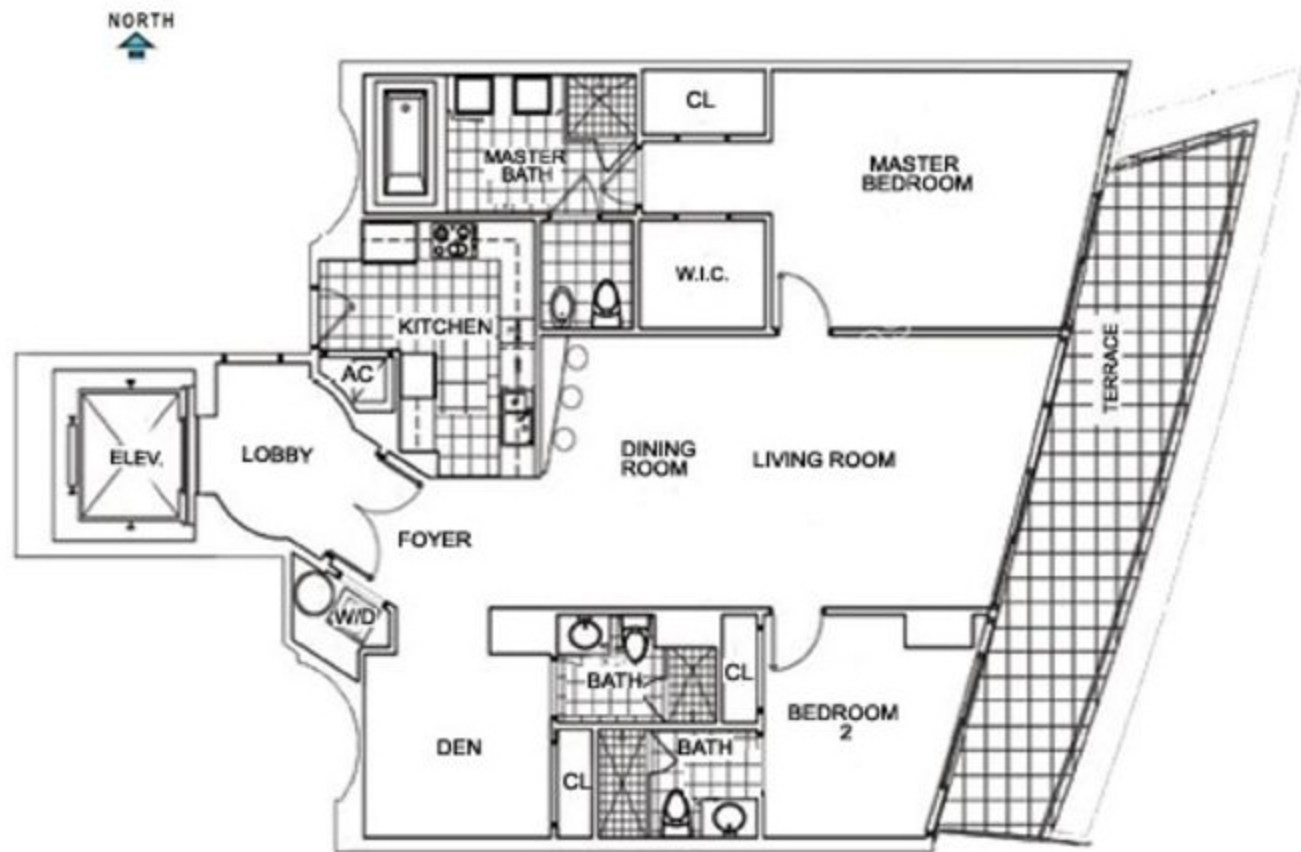

UNIT A

3 Bedrooms / 3.5 Baths Total Area: 2,630 Sq.Ft.

UNIT B-1

1 Bedrooms / 1.5 Baths Total Area: 1,085 Sq.Ft.

UNIT B-2

1 Bedrooms / 2 Baths / DEN Total Area: 1,367 Sq.Ft.

UNIT C

2 Bedrooms / 3 Baths / DEN Total Area: 1,879 Sq.Ft.

UNIT D

3 Bedrooms / 3.5 Baths Total Area: 2,436 Sq.Ft.

UNIT E

4 Bedrooms / 4.5 Baths Total Area: 3,211 Sq.Ft.