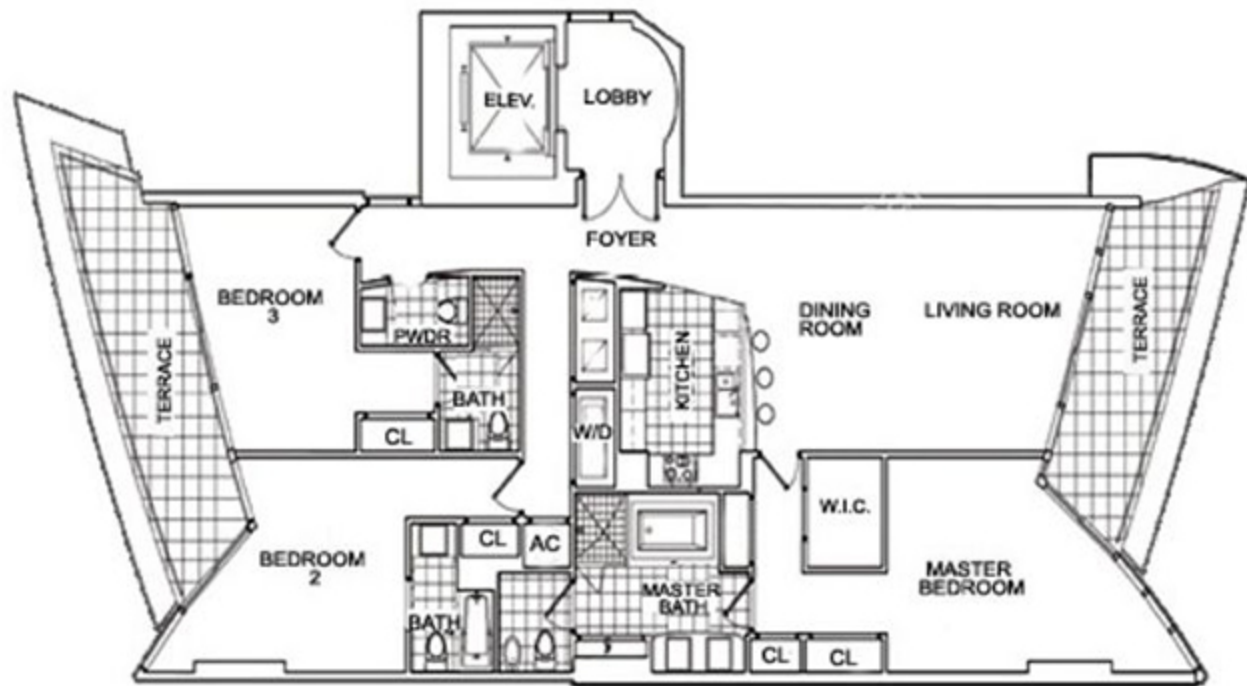

UNIT A

3 Bedrooms / 3.5 Baths Total Area: 2,630 Sq.Ft.

UNIT B-1

1 Bedrooms / 1.5 Baths Total Area: 1,085 Sq.Ft.

UNIT B-2

1 Bedrooms / 2 Baths / DEN Total Area: 1,367 Sq.Ft.

UNIT C

2 Bedrooms / 3 Baths / DEN Total Area: 1,879 Sq.Ft.

UNIT D

3 Bedrooms / 3.5 Baths Total Area: 2,436 Sq.Ft.

UNIT E

4 Bedrooms / 4.5 Baths Total Area: 3,211 Sq.Ft.