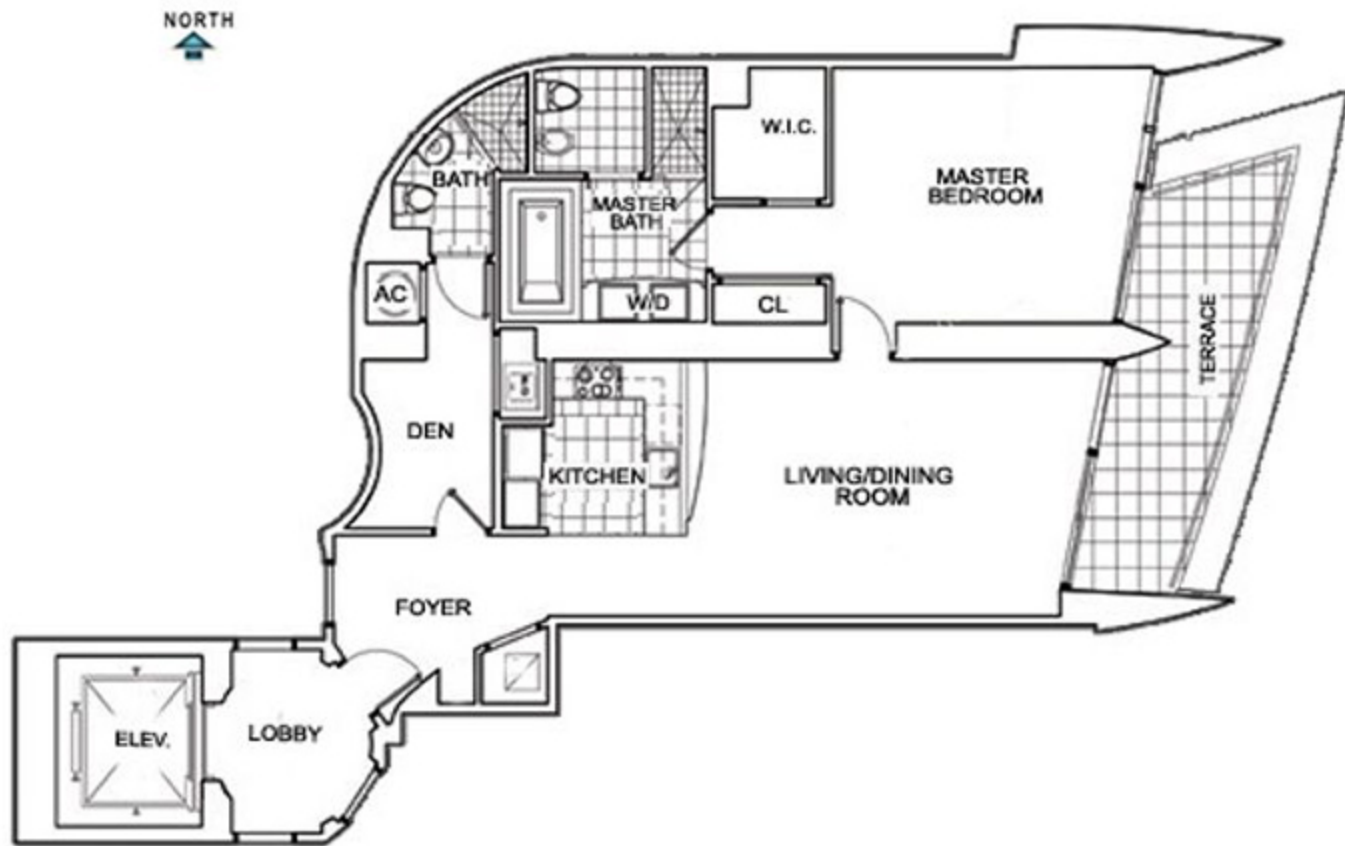

UNIT A

3 Bedrooms / 3.5 Baths Total Area: 2,630 Sq.Ft.

UNIT B-1

1 Bedrooms / 1.5 Baths Total Area: 1,085 Sq.Ft.

UNIT B-2

1 Bedrooms / 2 Baths / DEN Total Area: 1,367 Sq.Ft.

UNIT C

2 Bedrooms / 3 Baths / DEN Total Area: 1,879 Sq.Ft.

UNIT D

3 Bedrooms / 3.5 Baths Total Area: 2,436 Sq.Ft.

UNIT E

4 Bedrooms / 4.5 Baths Total Area: 3,211 Sq.Ft.