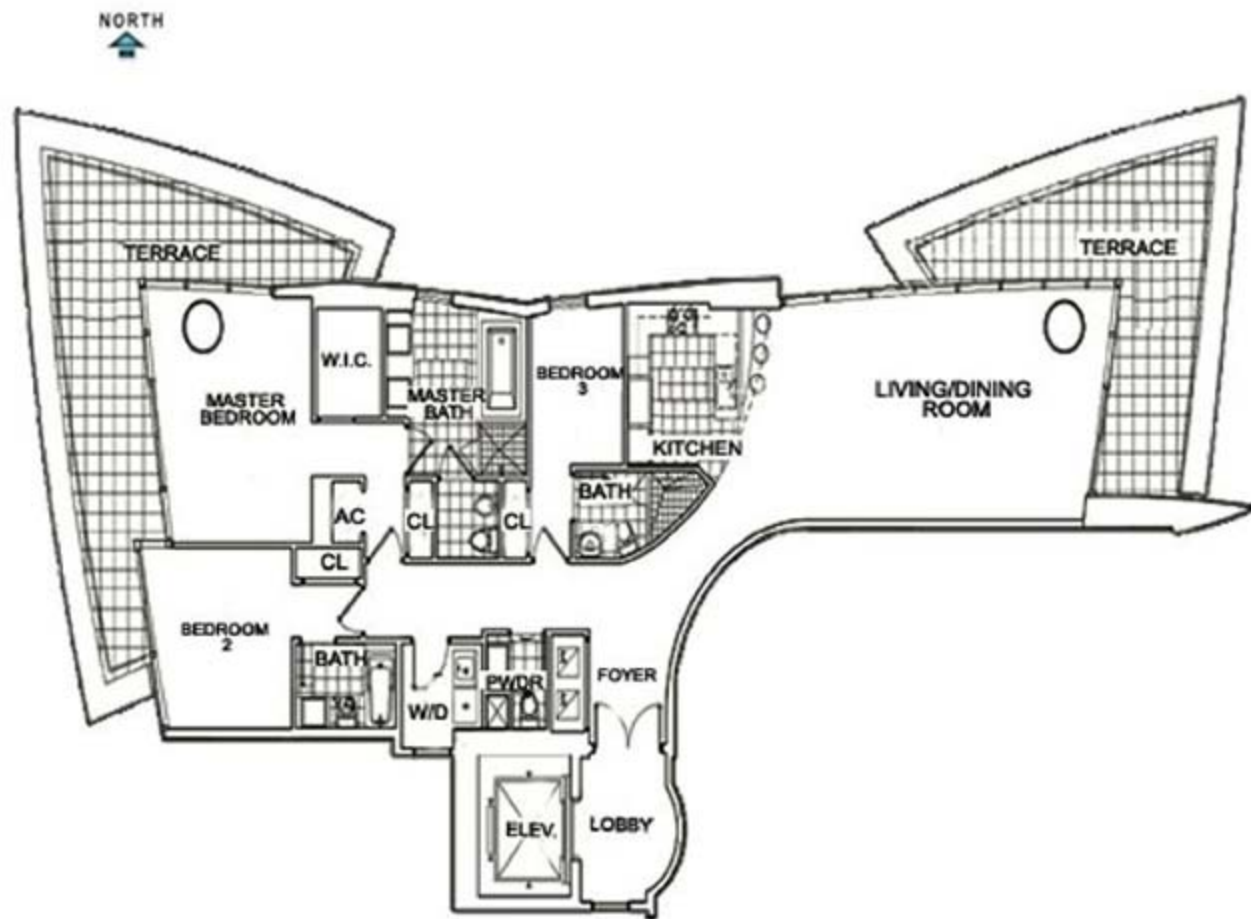

UNIT A

3 Bedrooms / 3.5 Baths Total Area: 2,630 Sq.Ft.

UNIT B-1

1 Bedrooms / 1.5 Baths Total Area: 1,085 Sq.Ft.

UNIT B-2

1 Bedrooms / 2 Baths / DEN Total Area: 1,367 Sq.Ft.

UNIT C

2 Bedrooms / 3 Baths / DEN Total Area: 1,879 Sq.Ft.

UNIT D

3 Bedrooms / 3.5 Baths Total Area: 2,436 Sq.Ft.

UNIT E

4 Bedrooms / 4.5 Baths Total Area: 3,211 Sq.Ft.