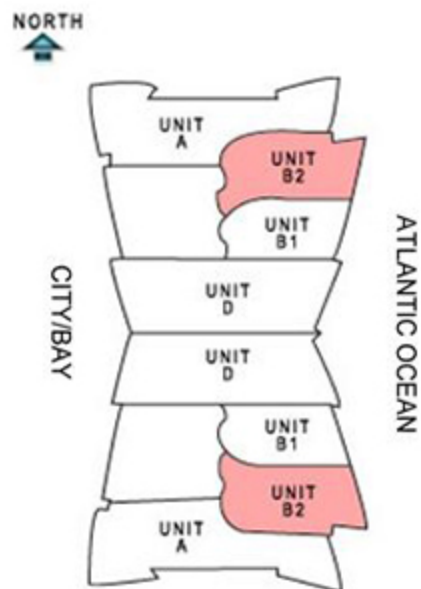

UNIT A

3 Bedrooms / 3.5 Baths Total Area: 2,630 Sq.Ft.

UNIT B-1

1 Bedrooms / 1.5 Baths Total Area: 1,085 Sq.Ft.

UNIT B-2

1 Bedrooms / 2 Baths / DEN Total Area: 1,367 Sq.Ft.

UNIT C

2 Bedrooms / 3 Baths / DEN Total Area: 1,879 Sq.Ft.

UNIT D

3 Bedrooms / 3.5 Baths Total Area: 2,436 Sq.Ft.

UNIT E

4 Bedrooms / 4.5 Baths Total Area: 3,211 Sq.Ft.